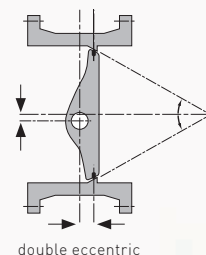

Double eccentric operating principle

In the double eccentric construction, the sealing surface and the passage axis are offset from the center. On the predecessor model, which is based on a centric design, the sealing surface and passage axis are centered. Because the disc does not come into contact with the seal when in the open position, the double eccentric butterfly valve warrants good friction behavior, less wear and tear and therefore a longer service life.

You benefit by having to perform less maintenance, which saves you money in the end.

The large butterfly valves in DN250 and DN300 have a modular design and provide you with a large selection of versions to choose from. It is available in the materials PVC-U, PP-H and now also in PVDF. Optional choice of pneumatic, with gear box, hand lever or electric.