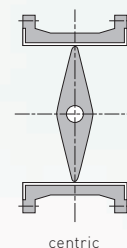

Double eccentric operating principle

In the double eccentric construction, the sealing surface and the passage axis are offset from the center. On the predecessor model, which is based on a centric design, the sealing surface and passage axis are centered. Because the disc does not come into contact with the seal when in the open position, the double eccentric butterfly valve warrants good friction behavior, less wear and tear and therefore a longer service life.

You benefit by having to perform less maintenance, which saves you money in the end.

The large butterfly valves in DN250 and DN300 have a modular design and provide you with a large selection of versions to choose from. It is available in the materials PVC-U, PP-H and now also in PVDF. Optional choice of pneumatic, with gear box, hand lever or electric.